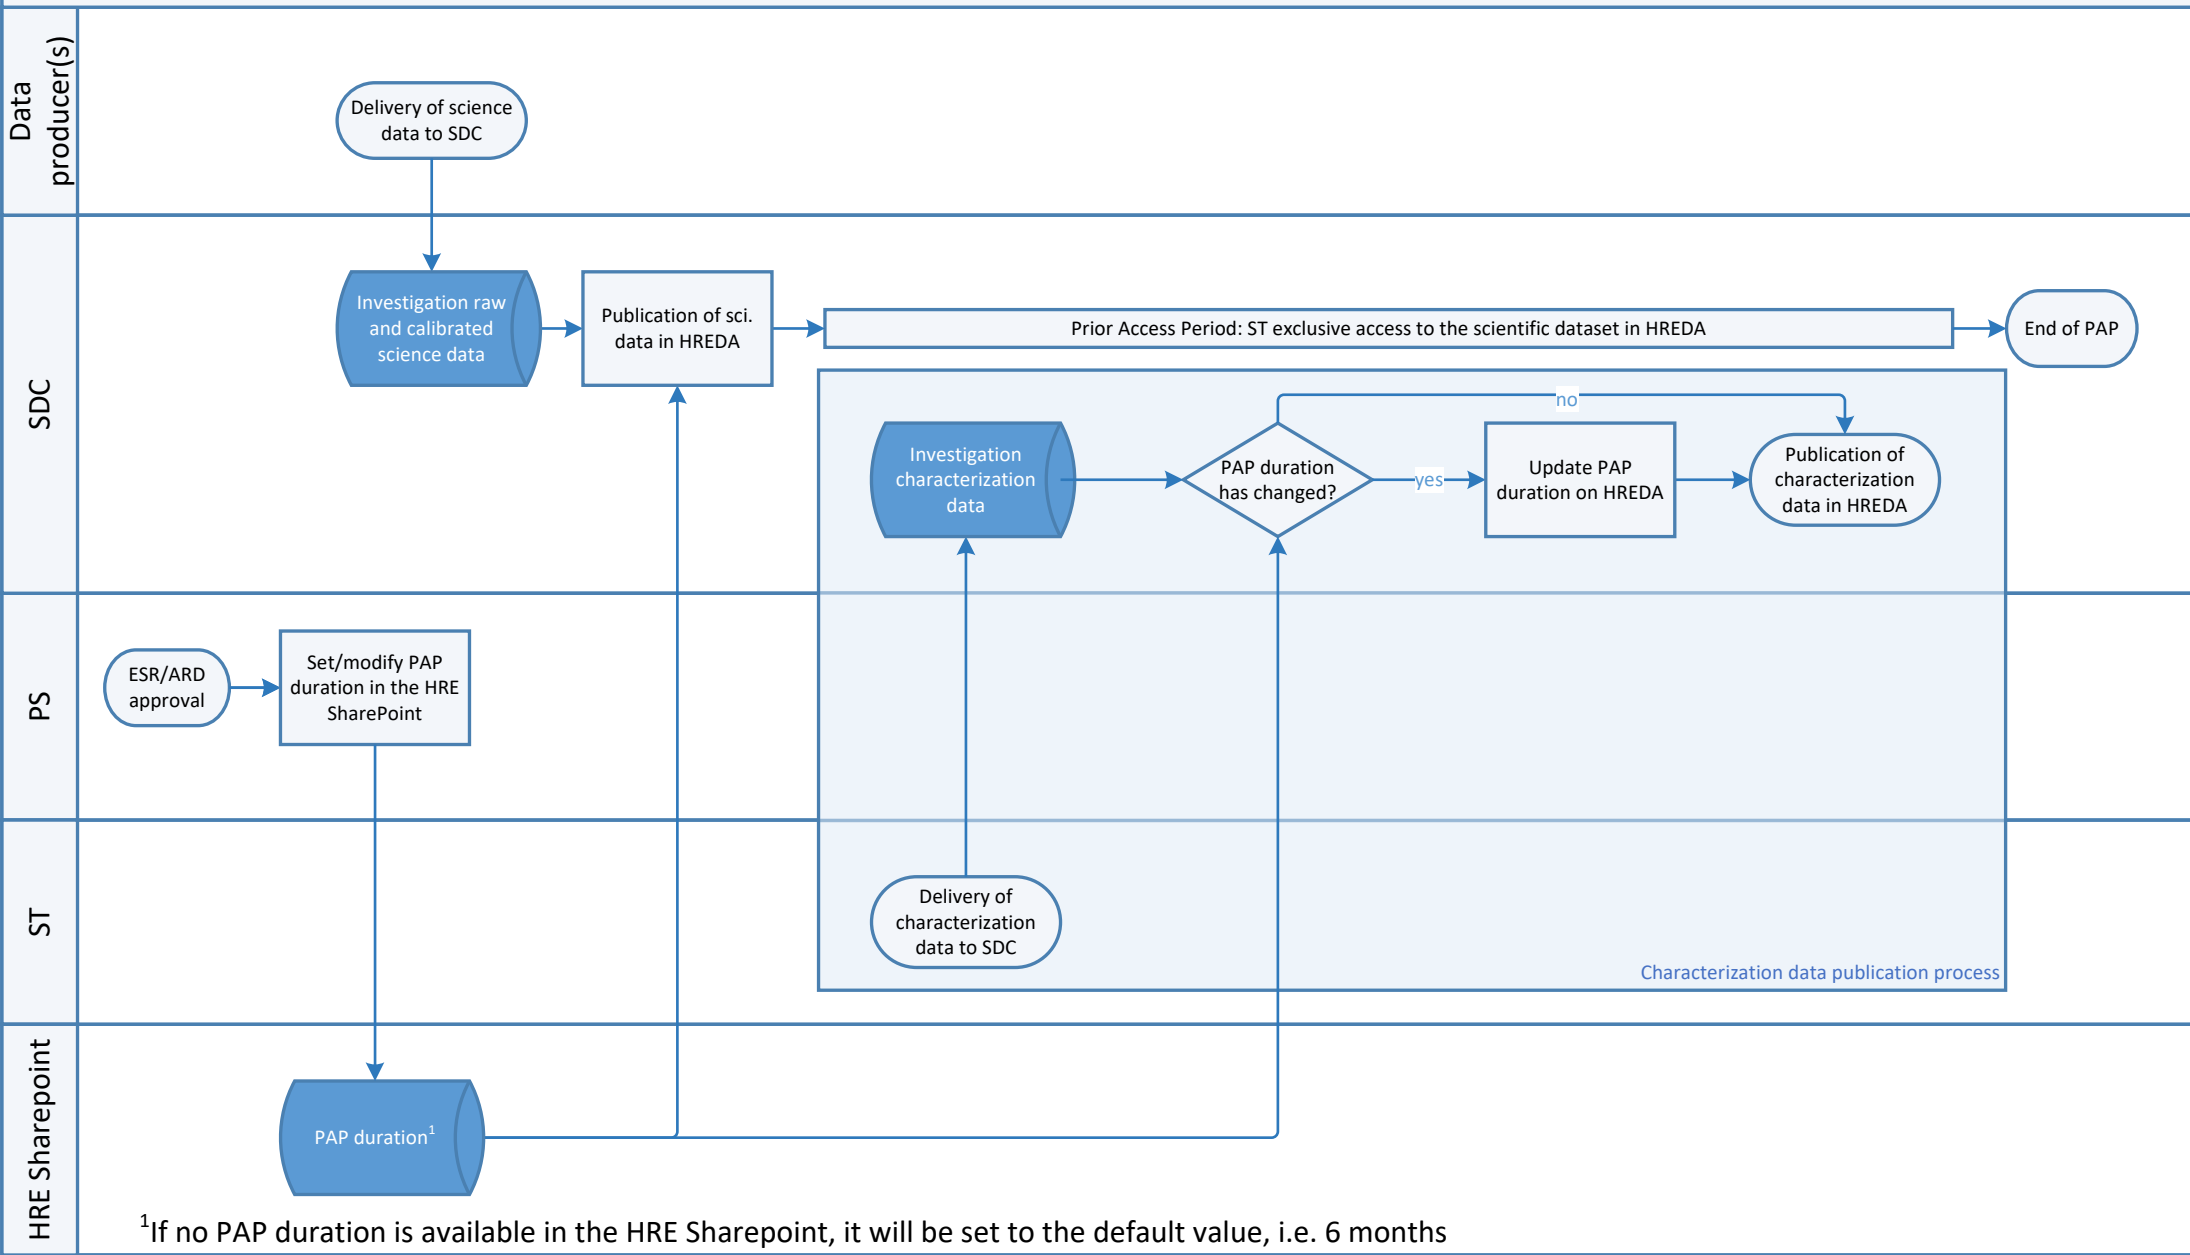

Process for setting and modifying the duration of the Prior Access Period (PAP)

¹If no PAP duration is available in the HRE Sharepoint, it will be set to the default value, i.e. 6 months